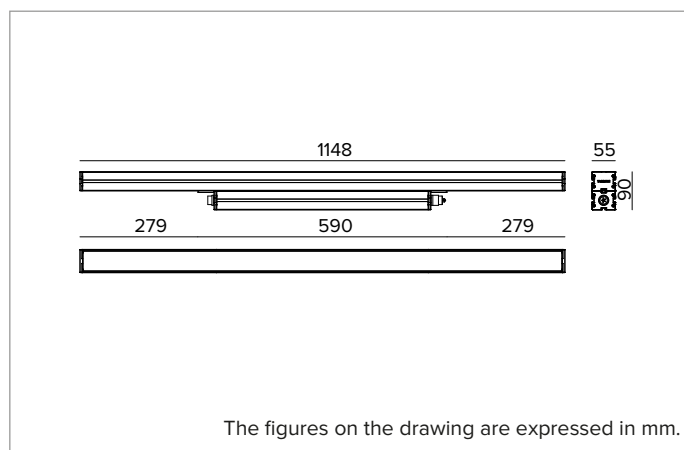

SOURCE

High Power High Efficiency Ra80 linear LED board.

Nominal power: 63

Nominal flux: 7892lm

Colour rendering index: 80

CCT nominal: 2200K

ILLUMINOTECHNICAL CHARACTERISTICS

Optic made of optical grade PMMA TIR lenses and a holographic filter. Comfort version with integrated optical accessory: aluminum honeycomb grid, matte black finish.

Optic: LENS

Beam angles: FL 30°

Optical efficiency: 49%

Fixture flux: 3850lm

Luminous efficacy: 55lm/W

Photobiological safety: Compliant with RG1 low risk group

MECHANICAL CHARACTERISTICS

Extruded anodised aluminium 15μ body. Extra clear 5mm thick glass flat screen. The body of the fixture is adjustable and can be installed away from the mounting surface using accessory snap brackets.

Colour and finish: Black anodized

Dimensions: L=1148mm

Weight: 4.7Kg

Version: Comfort

Degree of protection: IP66,IP67,IP68,IP69

Mechanical Resistance: IK07

ELECTRICAL CHARACTERISTICS

Integrated driver, available in the ON-OFF version (positioned below the optical body). Supplied with through-wiring with longitudinal sealing IN/OUT panel connectors (the sealing limits the risk of humidity raising towards the driver/optical body). Luminaire compliant with EN 60598-2-22 for power supply from a centralised emergency system CPSS (Central Power Supply System), not incorporated in the luminaire - high risk areas excluded. The default power and flux are 100% in AC and 100% in DC.

Fixture Power: 70W

Power supply: 220-240Vac 50/60Hz

Insulation Class: CLASS 1

Type of driver / Control: ON-OFF

Driver included: YES

Class F: YES

Ambient temperature: 0°C / +35°C

INSTALLATION

To be completed with powder coated stainless steel fixed or adjustable brackets (available in different lengths).

NOTES

110-277Vac version available on request.

WARRANTY

5 years.

WARNING

Luminaire designed for disposal/recycling at end-of-life. Replaceable (LED only) light source by a professional. Replaceable control gear by a professional.

Due to the technological evolution of the electronic components, the data provided may be updated, and as such, confirmation must be requested during the order process.

Luminous flux and power supply have +/-10% tolerances with respect to the indicated value. tq +25°C (CIE 121).

We reserve the right to make technical changes.

Targetti Sankey S.r.l.
Via Pratese, 164
50145 Firenze - Italy
Tel: +39 055 37911
targetti.com
targetti@targetti.com

CCIAA Firenze
Share Capital:
€ 500.000,00
VAT N. (IT):
01537660480
R.E.A: FI-275656

TARGETTI